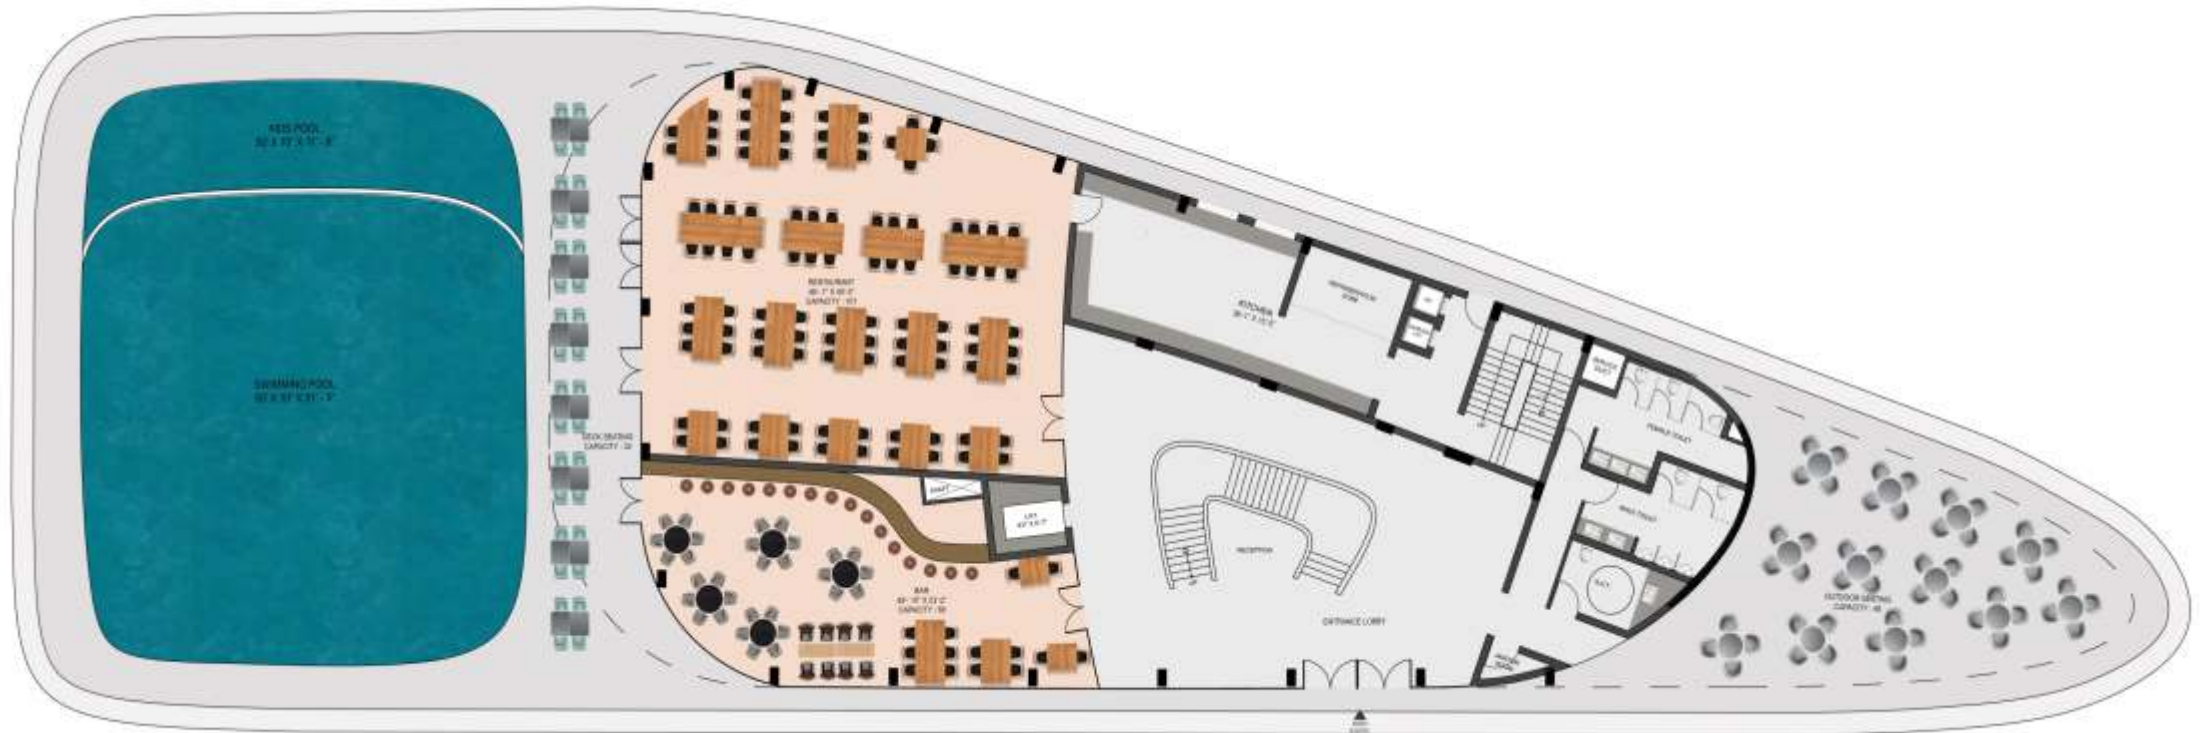

DROP OFF

DRIVEWAY

LAWN

LAWN

CENTRAL GREEN AREA

SUPER 4BHK

APARTMENT + SERVANT

Super 4 BHK + Servent Unit 4061 Sq.ft.

LOWER LEVEL PLAN

5 BHK + Servent + Home Theatre Room, Duplex Penthouse
Above Super 4 Towers Unit 7350 Sq.ft.

UPPER LEVEL PLAN

PENTHOUSE ABOVE
SUPER 4 BHK

CLUB
West95

Upper Basement

Ground Floor

First Floor

Second Floor

CLUB
West95

CLUB
West95

CLUB
West95

CLUB West95

GYM ▶▶

FF

▲
▼